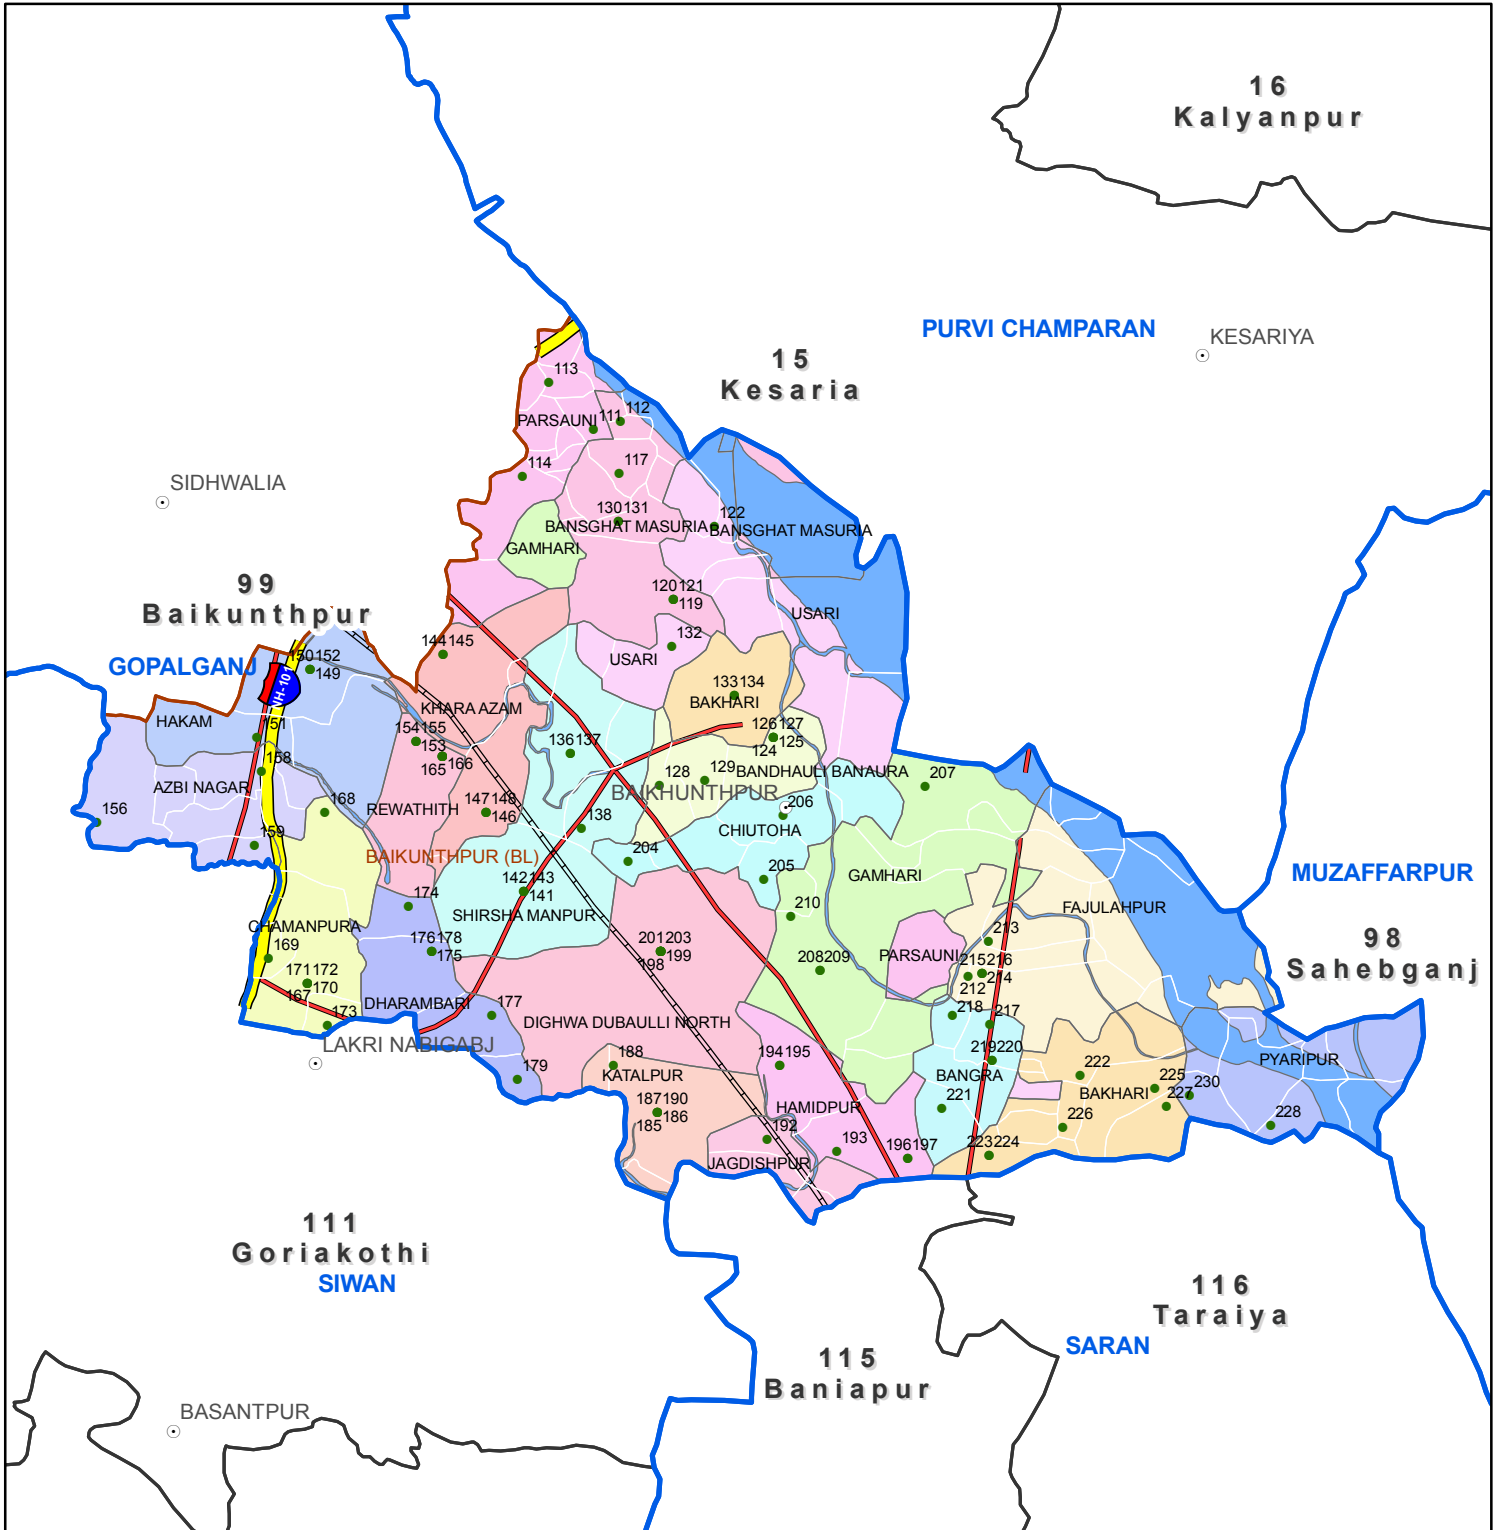

Block map
 State : BIHAR
 District : GOPALGANJ
 Block Name : BAIKUNTHPUR

0 0.5 1 2
 Kilometers

Map Compiled by NIC

Legend

- | | | |
|---|--|---|
| ● District Head Quarters | Block boundary | National Highway |
| Sub district hqrs | Panchayat Boundary | Other road |
| State Boundary | Village boundary | River |
| District Boundary | ● Polling station | Railway |
| AC Boundary | | |