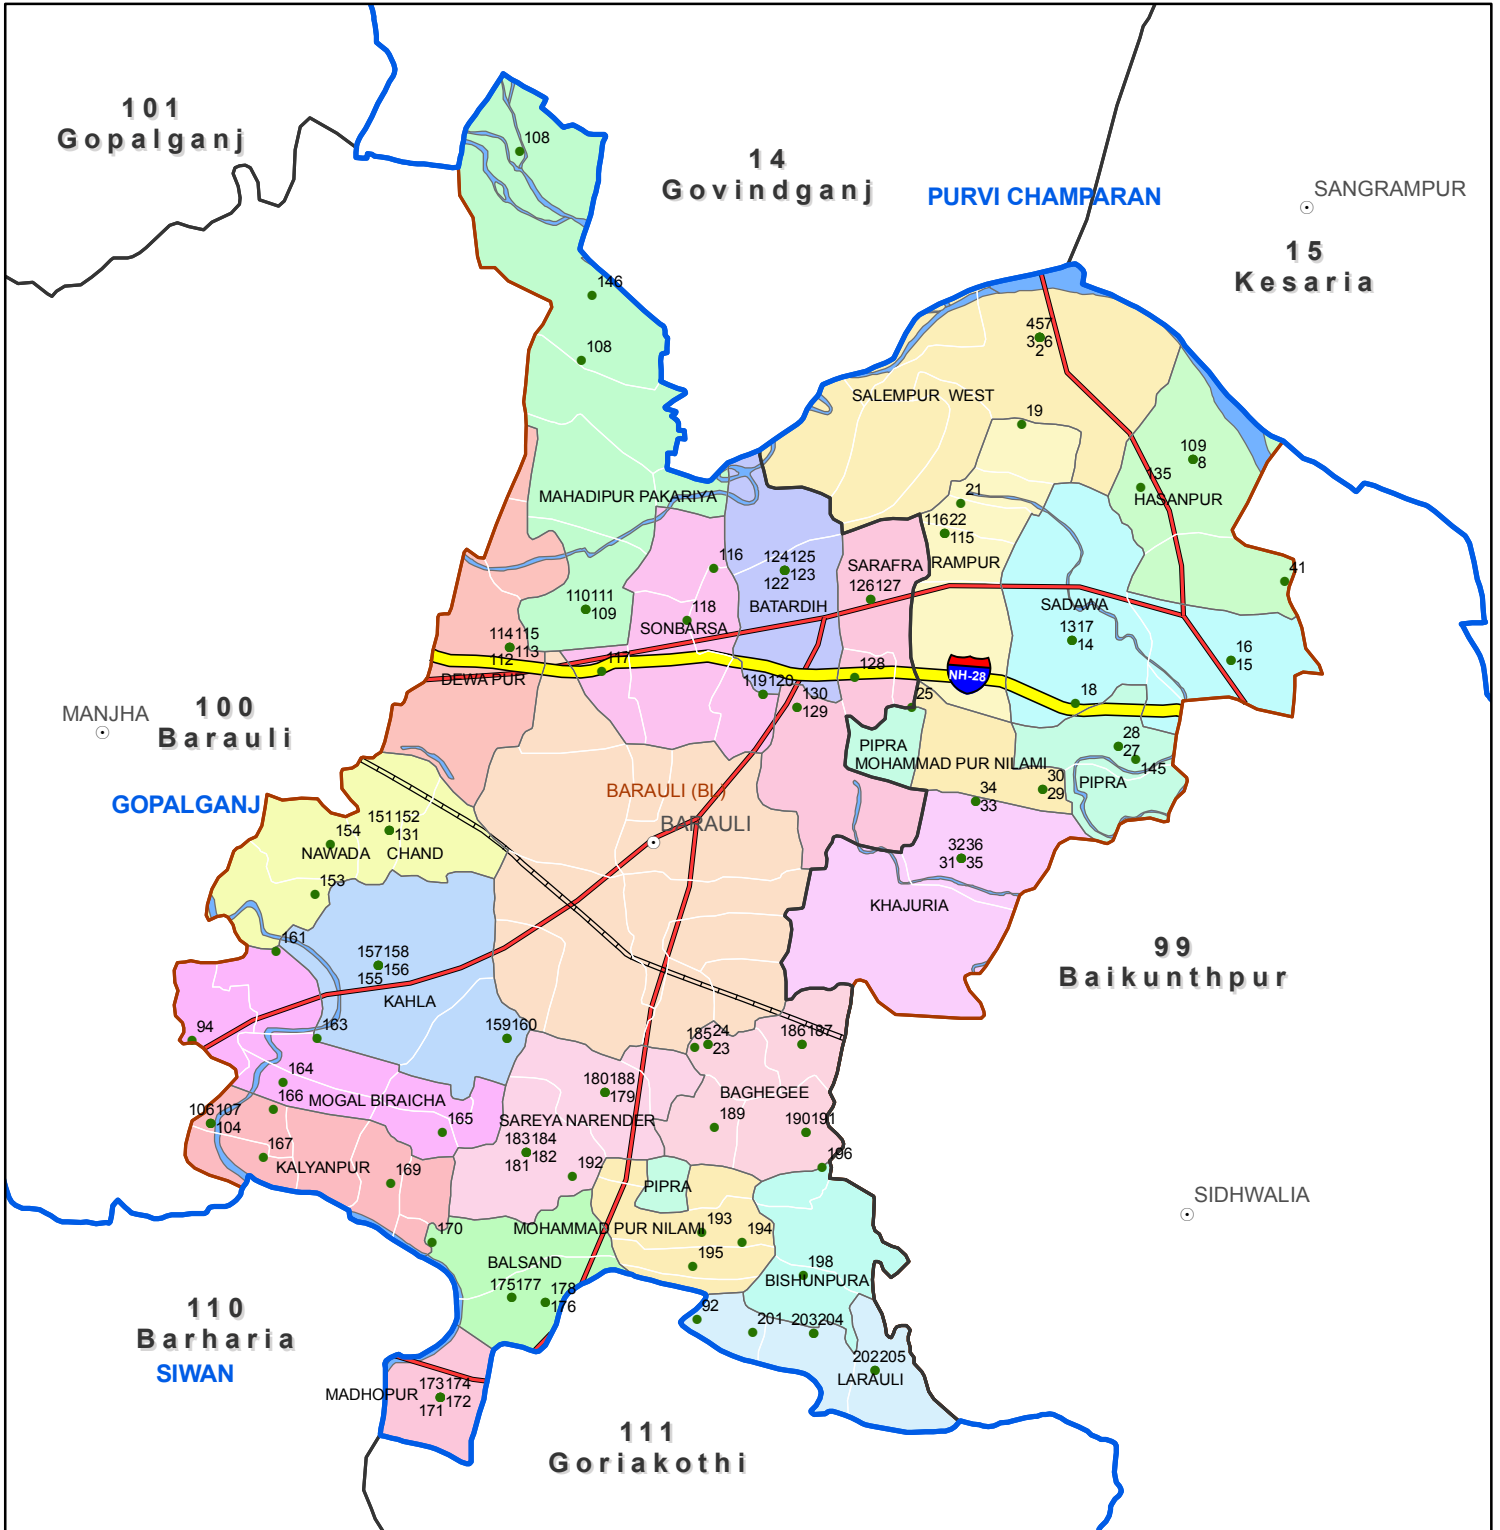

Block map
 State : BIHAR
 District : GOPALGANJ
 Block Name : BARAULI

Map Compiled by NIC

Legend

- District Head Quarters
- Sub district hqrs
- State Boundary
- District Boundary
- AC Boundary
- Block boundary
- Panchayat Boundary
- Village boundary
- Polling station
- Railway
- National Highway
- Other road
- River