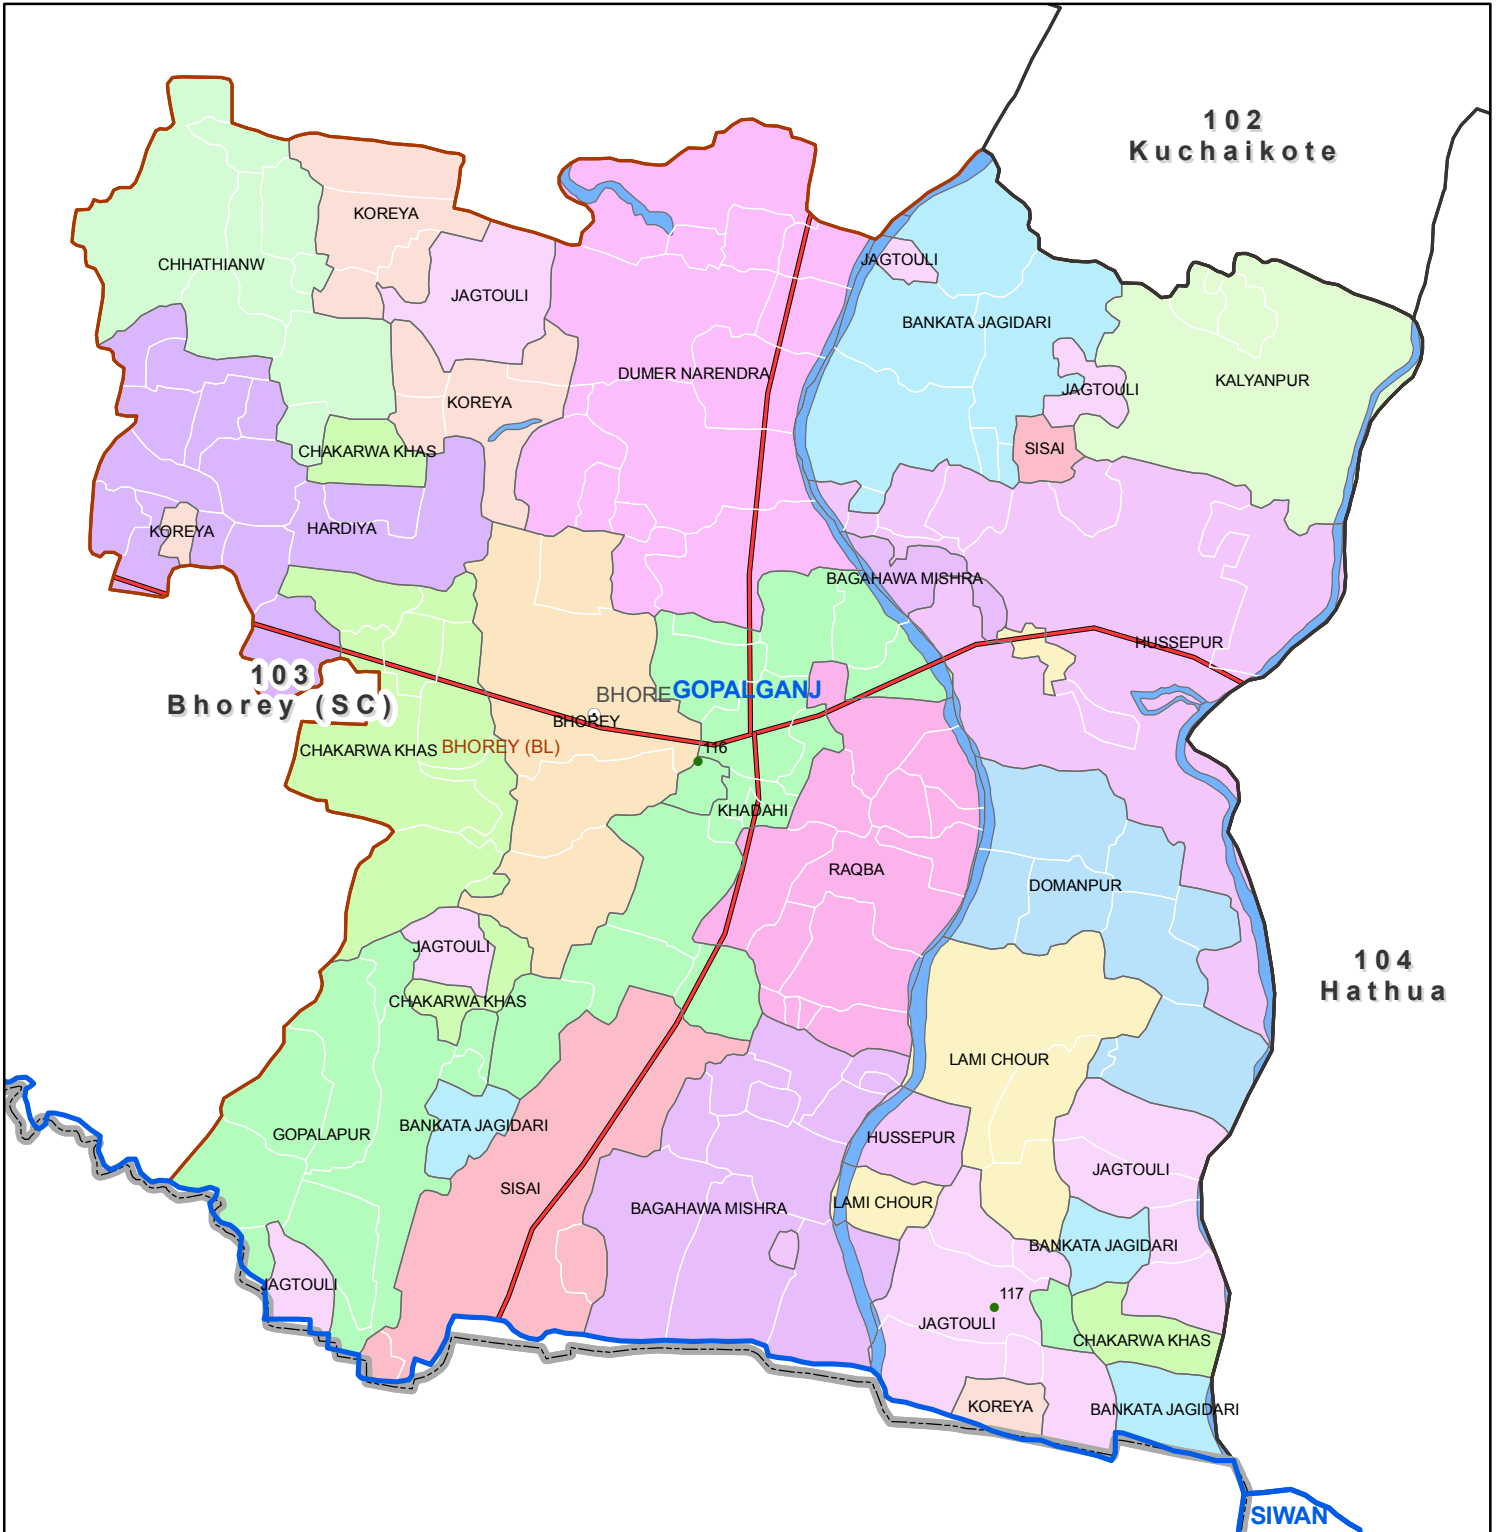

Block map
 State : BIHAR
 District : GOPALGANJ
 Block Name : BHOREY

0 0.5 1 2 Kilometers

Map Compiled by NIC

Legend

- | | | |
|------------------------|--------------------|------------------|
| District Head Quarters | Block boundary | National Highway |
| Sub district hqrs | Panchayat Boundary | Other road |
| State Boundary | Village boundary | River |
| District Boundary | Polling station | |
| AC Boundary | Railway | |