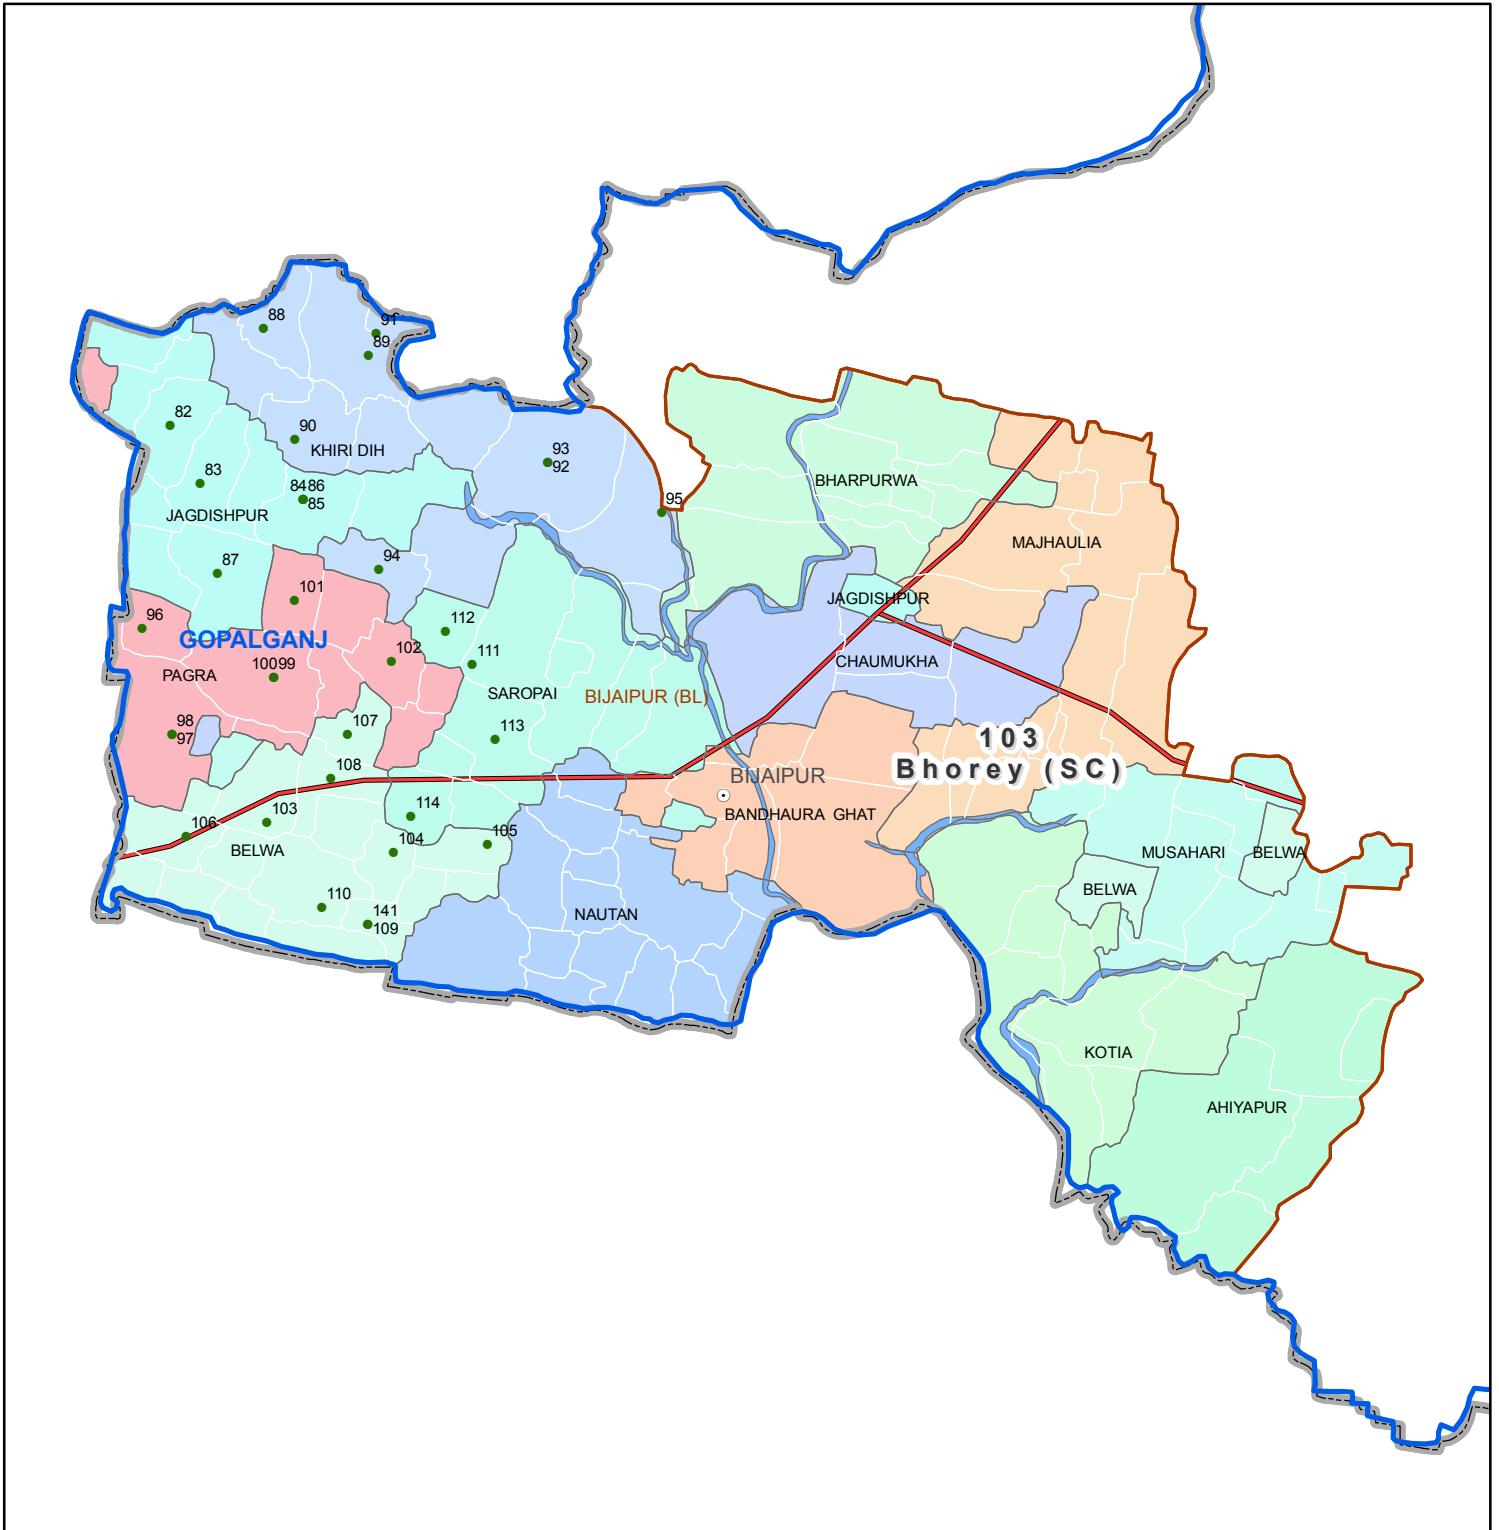

Block map  
 State : BIHAR  
 District : GOPALGANJ  
 Block Name : BIJAIPUR

0 0.5 1 2  
 Kilometers

Map Compiled by NIC

**Legend**

- District Head Quarters
- Sub district hqrs
- State Boundary
- District Boundary
- AC Boundary
- Block boundary
- Panchayat Boundary
- Village boundary
- Polling station
- Railway
- National Highway
- Other road
- River