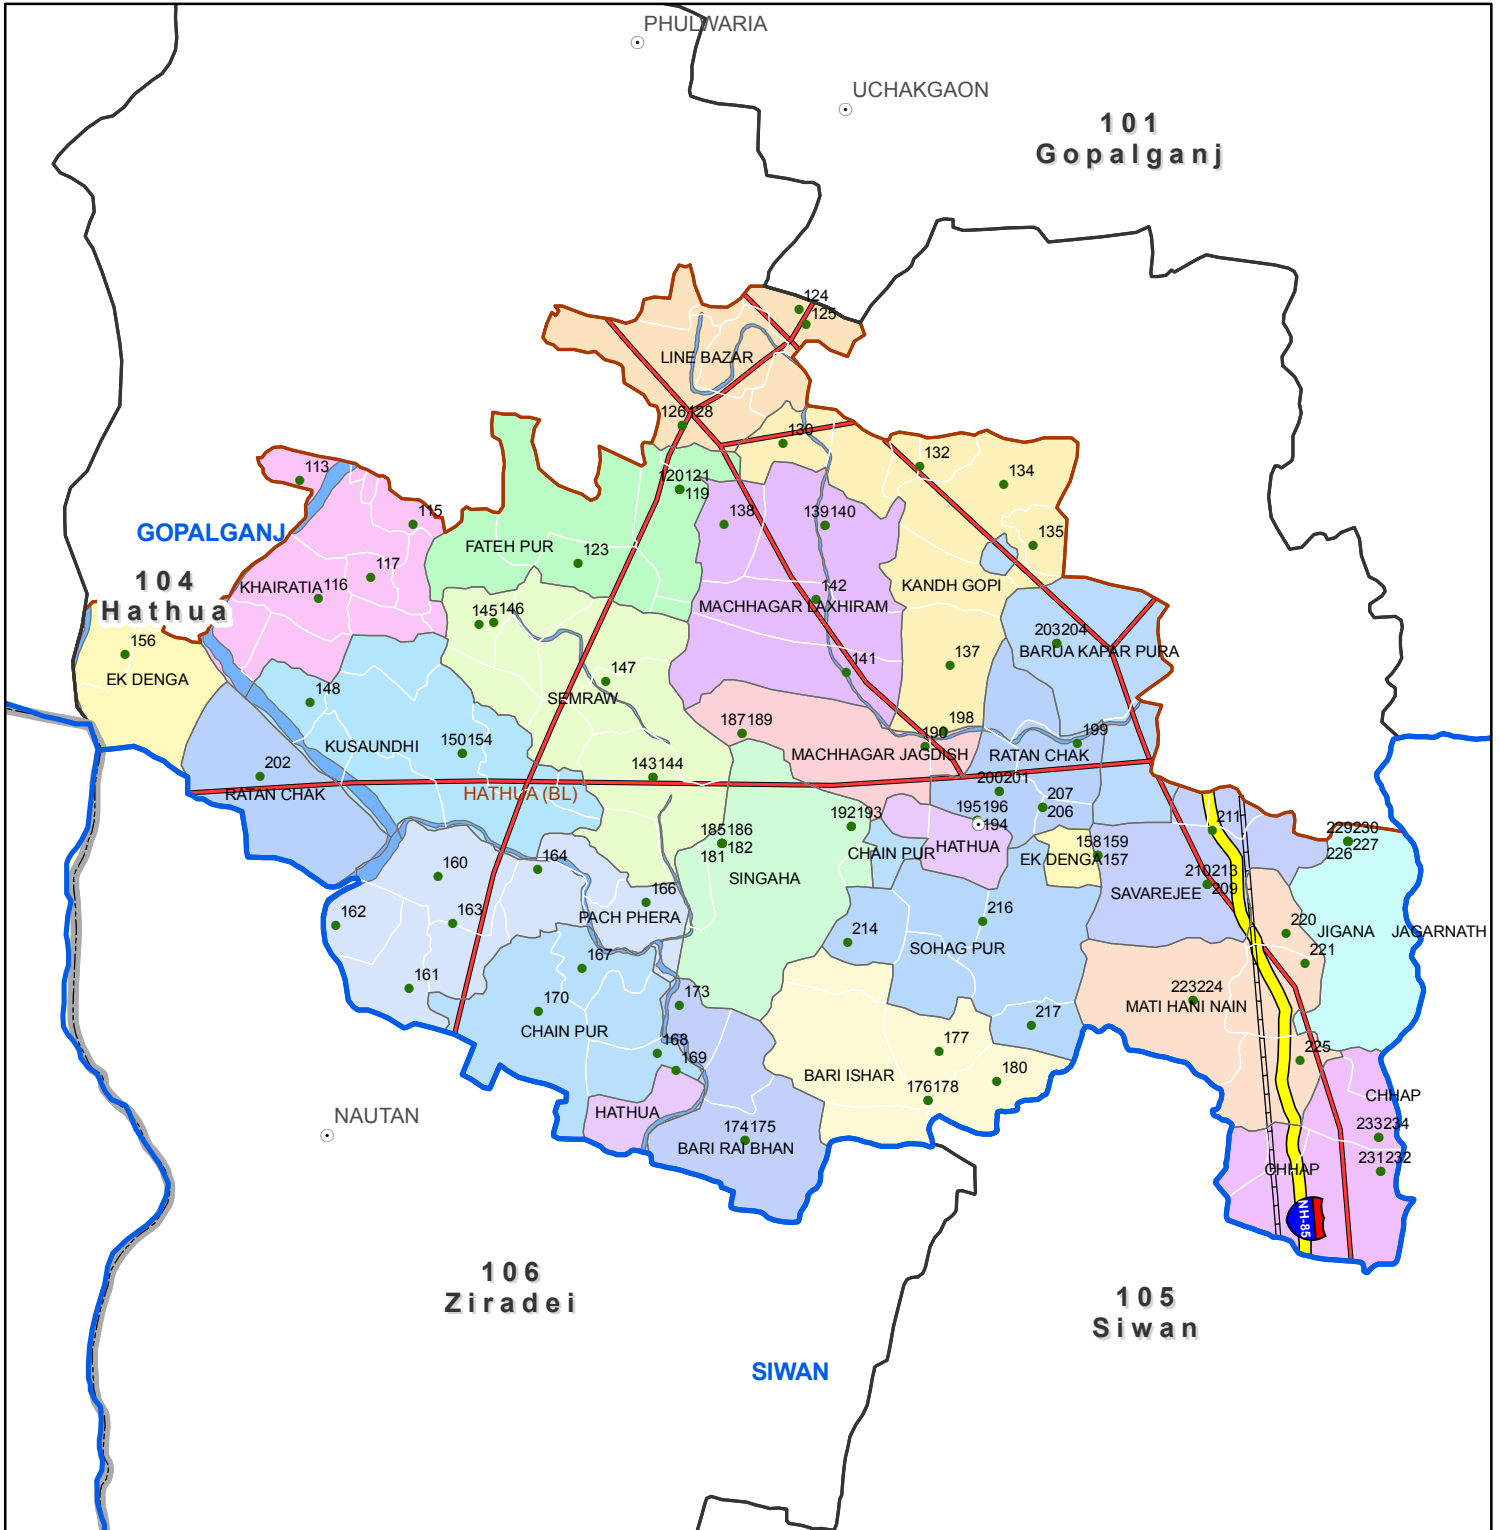

Block map  
 State : BIHAR  
 District : GOPALGANJ  
 Block Name : HATHUA

Map Compiled by NIC

**Legend**

- District Head Quarters
- Sub district hqrs
- State Boundary
- District Boundary
- AC Boundary
- Block boundary
- Panchayat Boundary
- Village boundary
- Polling station
- Railway
- National Highway
- Other road
- River