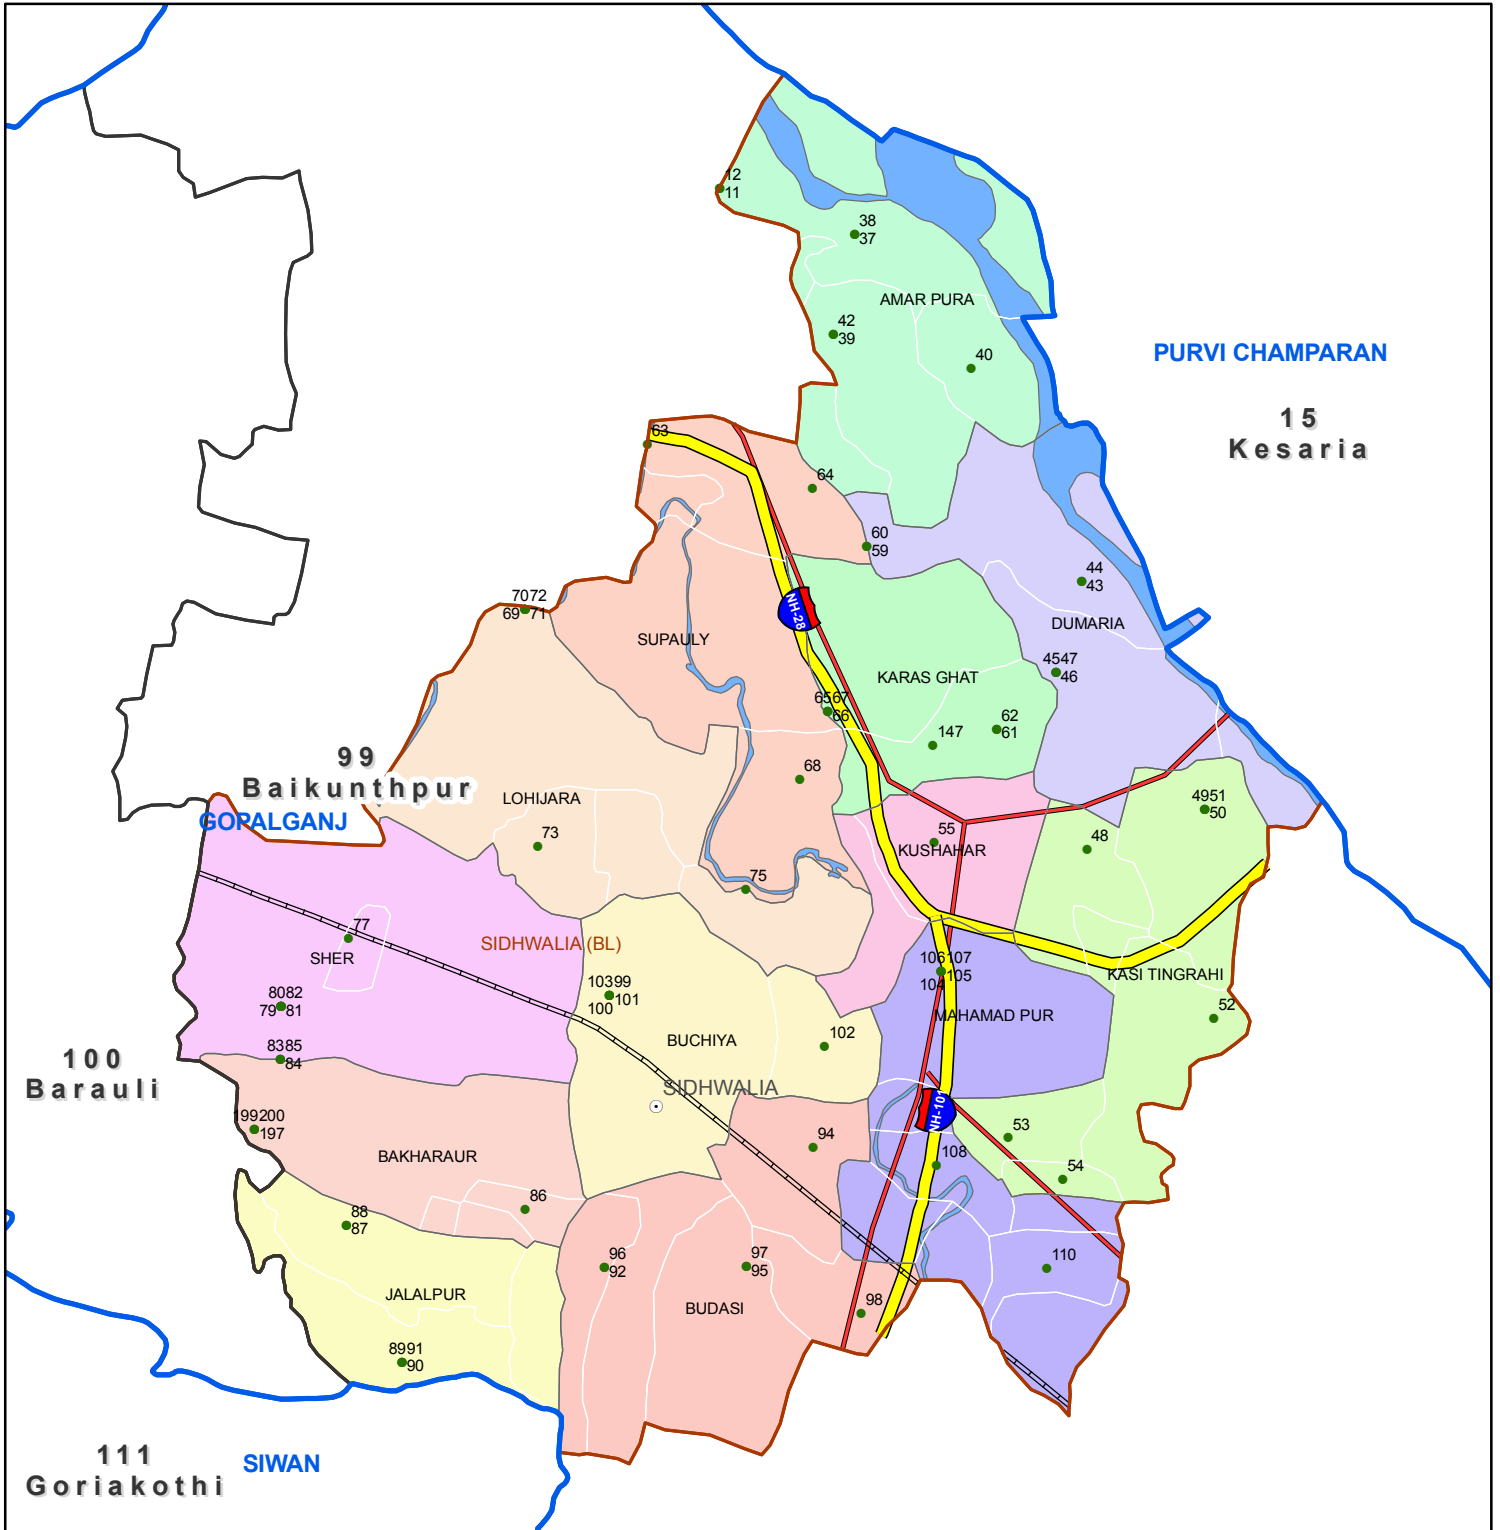

Block map  
 State : BIHAR  
 District : GOPALGANJ  
 Block Name : SIDHWALIA

Map Compiled by NIC

**Legend**

- District Head Quarters
- Sub district hqrs
- State Boundary
- District Boundary
- AC Boundary
- Block boundary
- Panchayat Boundary
- Village boundary
- Polling station
- Railway
- National Highway
- Other road
- River