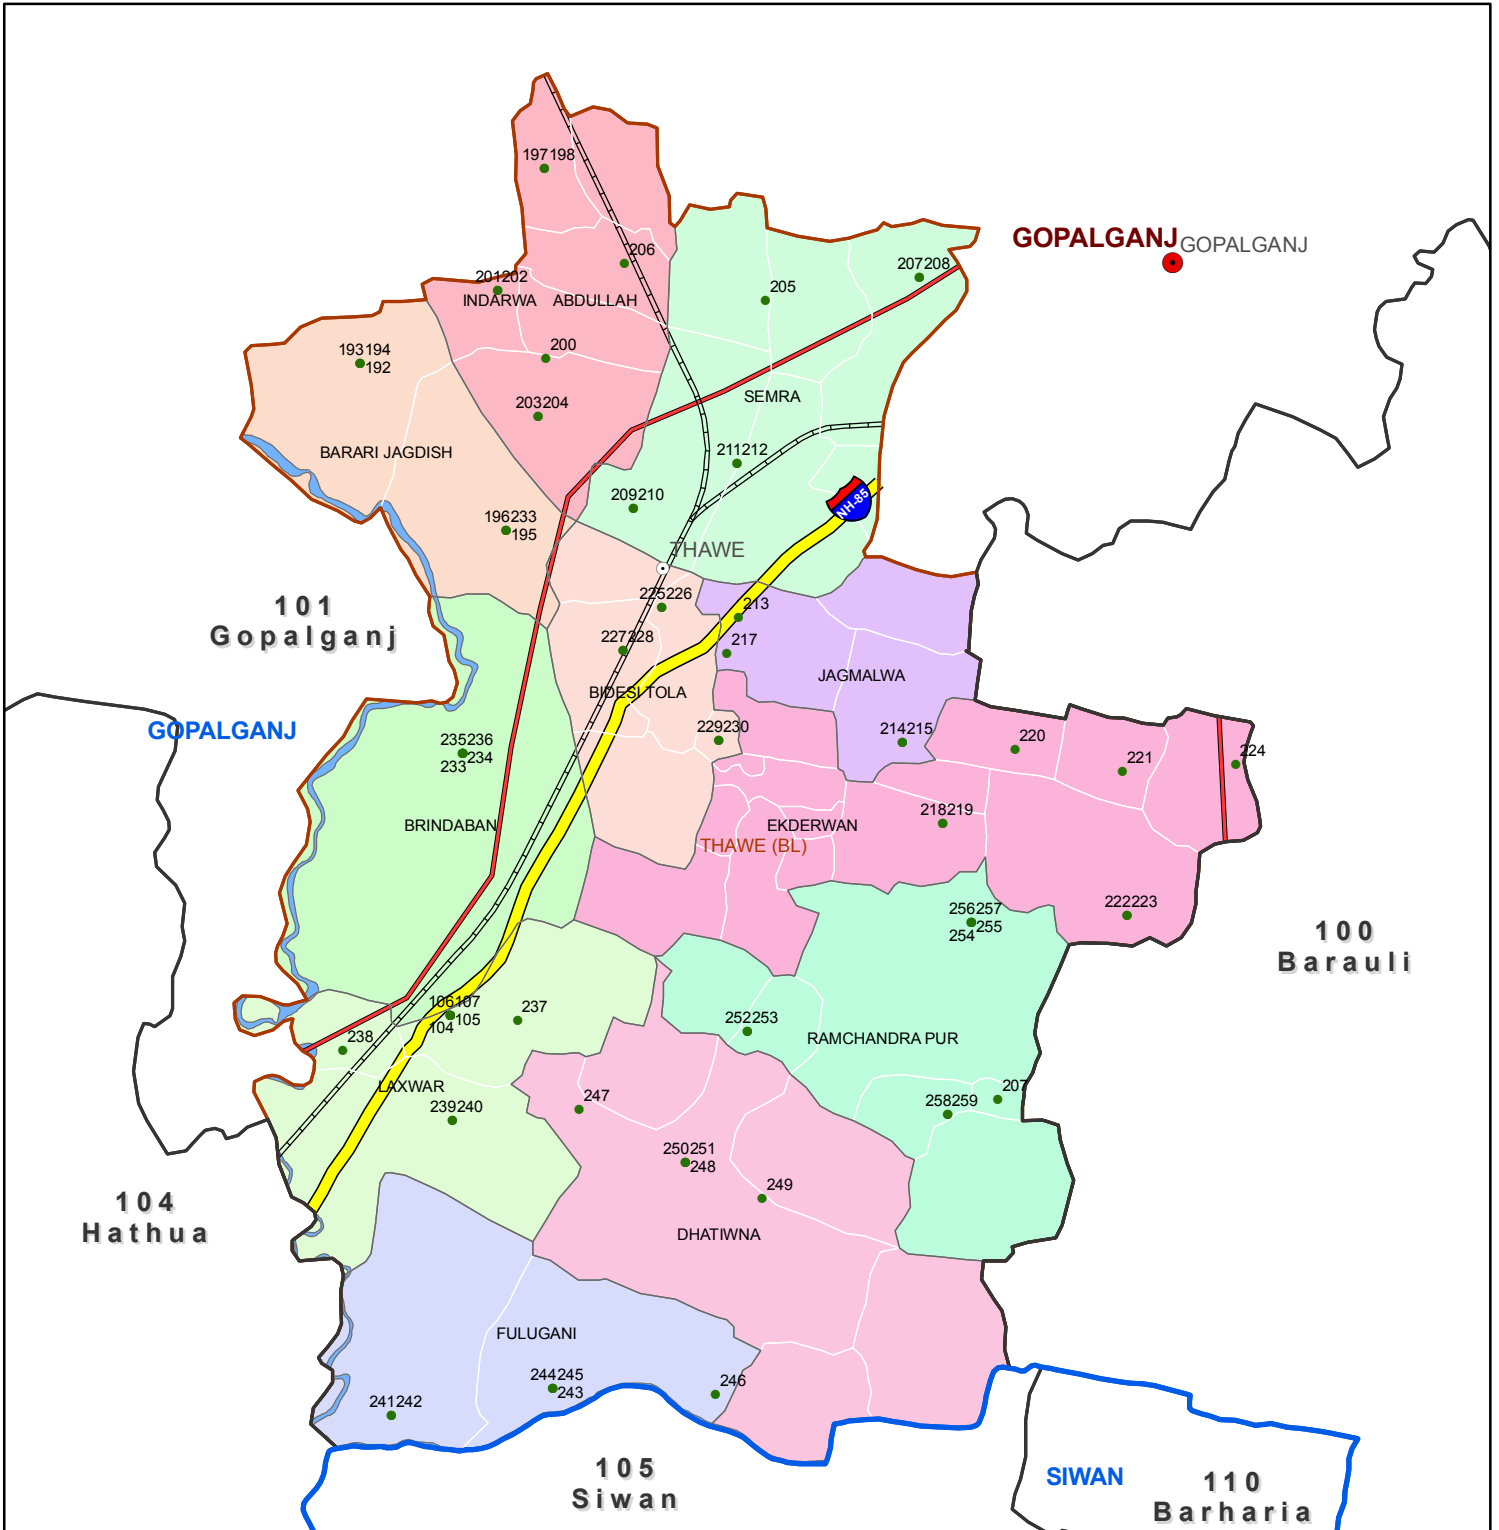

Block map
 State : BIHAR
 District : GOPALGANJ
 Block Name : THAWE

Map Compiled by NIC

Legend

- District Head Quarters
- Sub district hqrs
- State Boundary
- District Boundary
- AC Boundary
- Block boundary
- Panchayat Boundary
- Village boundary
- Polling station
- Railway
- National Highway
- Other road
- River