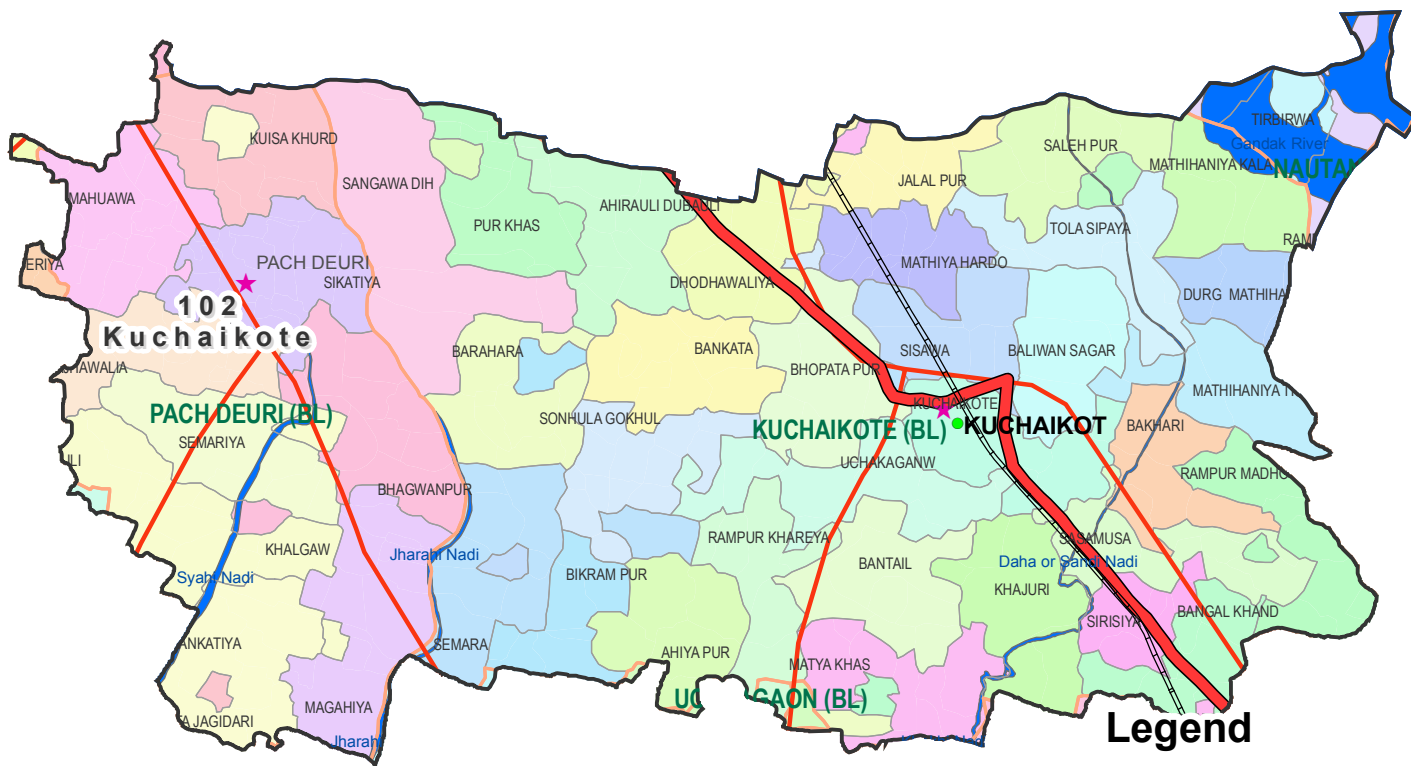

# Assembly Constituency map

State : BIHAR

District : GOPALGANJ

AC Name : 102 - Kuchaikote

## Legend

-  District Head Quarters
-  Sub district hqs
-  Major towns
-  Railways
-  National Highways
-  Other roads
-  District Boundary
-  Block Boundary
-  Panchayat Boundary
-  River